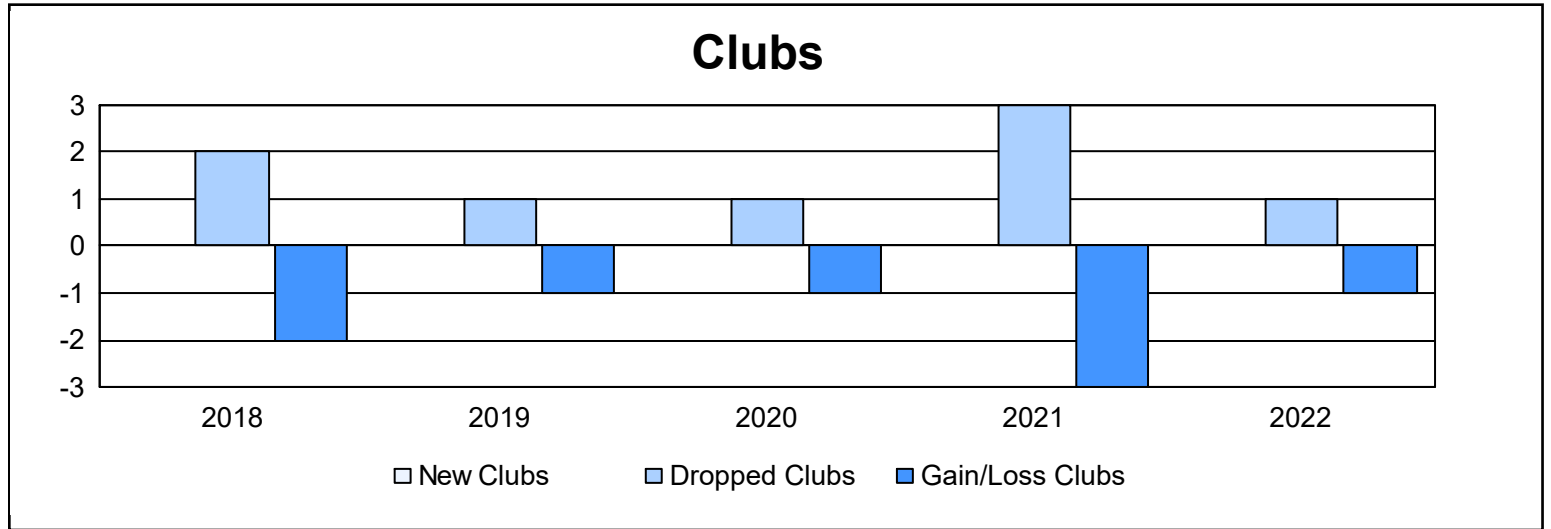

Year	New Clubs	Dropped Clubs	Gain/ Loss Clubs	New Members	Charter Members	Reinstate Members	Transfer Members	Total Member Added	Total Members Dropped	Gain/ Loss Members
2017-2018	0	2	-2	133	2	3	16	154	170	-16
2018-2019	0	1	-1	133	1	4	21	159	157	2
2019-2020	0	1	-1	99	4	5	29	137	220	-83
2020-2021	0	3	-3	132	3	9	16	160	139	21
2021-2022	0	1	-1	105	1	7	10	123	168	-45
<b>Average</b>	<b>0</b>	<b>2</b>	<b>-2</b>	<b>120</b>	<b>2</b>	<b>6</b>	<b>18</b>	<b>147</b>	<b>171</b>	<b>-24</b>

### Membership Composition June 2022 Cumulative