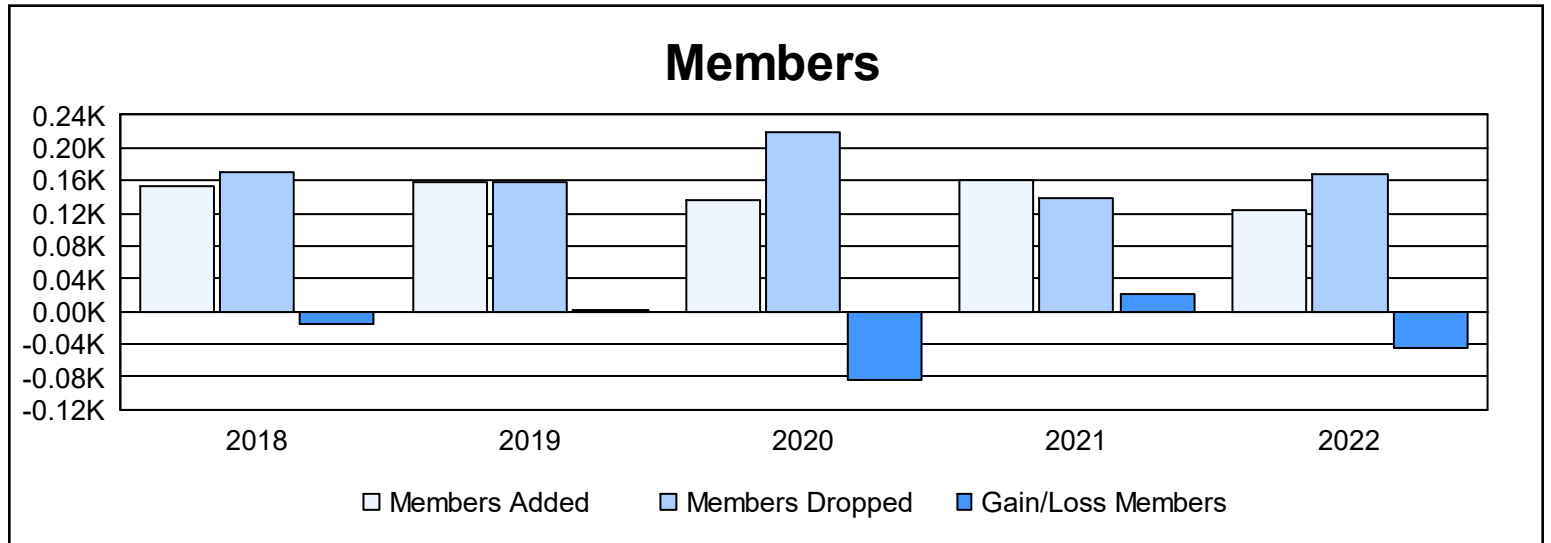

Year	New Clubs	Dropped Clubs	Gain/ Loss Clubs	New Members	Charter Members	Reinstate Members	Transfer Members	Total Member Added	Total Members Dropped	Gain/ Loss Members
2017-2018	0	2	-2	133	2	3	16	154	170	-16
2018-2019	0	1	-1	133	1	4	21	159	157	2
2019-2020	0	1	-1	99	4	5	29	137	220	-83
2020-2021	0	3	-3	132	3	9	16	160	139	21
2021-2022	0	1	-1	105	1	7	10	123	168	-45
<b>Average</b>	<b>0</b>	<b>2</b>	<b>-2</b>	<b>120</b>	<b>2</b>	<b>6</b>	<b>18</b>	<b>147</b>	<b>171</b>	<b>-24</b>

### Membership Composition June 2022 Cumulative