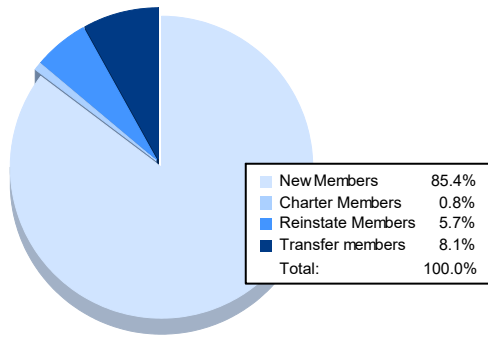

Year	New Clubs	Dropped Clubs	Gain/ Loss Clubs	New Members	Charter Members	Reinstate Members	Transfer Members	Total Member Added	Total Members Dropped	Gain/ Loss Members
2017-2018	0	2	-2	133	2	3	16	154	170	-16
2018-2019	0	1	-1	133	1	4	21	159	157	2
2019-2020	0	1	-1	99	4	5	29	137	220	-83
2020-2021	0	3	-3	132	3	9	16	160	139	21
2021-2022	0	1	-1	105	1	7	10	123	168	-45
<b>Average</b>	<b>0</b>	<b>2</b>	<b>-2</b>	<b>120</b>	<b>2</b>	<b>6</b>	<b>18</b>	<b>147</b>	<b>171</b>	<b>-24</b>

### Membership Composition June 2022 Cumulative